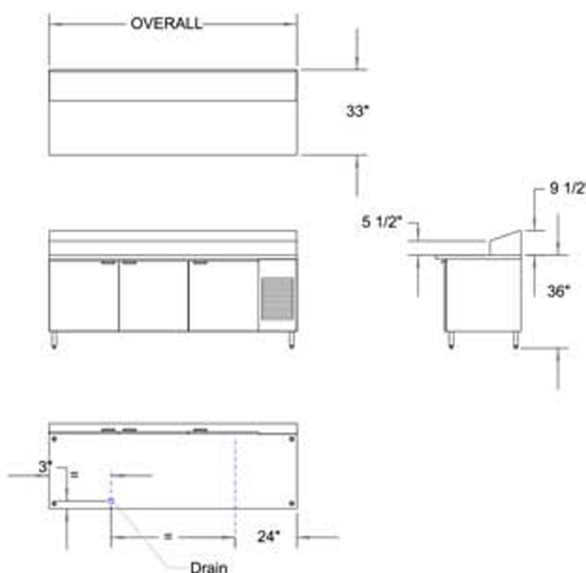

Refrigerated Pizza Table

Models

- RPT-72SC
- RPT-96SC
- RPT-120SC

Options

- Stainless steel pans
- Set of four 5" dia. Casters
- (2-swivel, 2 comes with stops)
- Stainless steel body
- Evaporator pan
- Marble top
- White poly top

Specifications

- 12" opening for condiments
- Stainless steel "L" shaped slides standard per door. Slide section for 18"x 26" pan
- Hinged stainless steel covers standard.
- Base cabinet comes with enameled steel finish on back and sides
- Standard stainless steel interior
- Standard stainless steel front & top

Model

Doors

Dimensions

RPT-72SC
RPT-96SC
RPT-120SC

2
3
4

72"X 33"X 36"
96"X 33"X 36"
120"X 33"X 36"