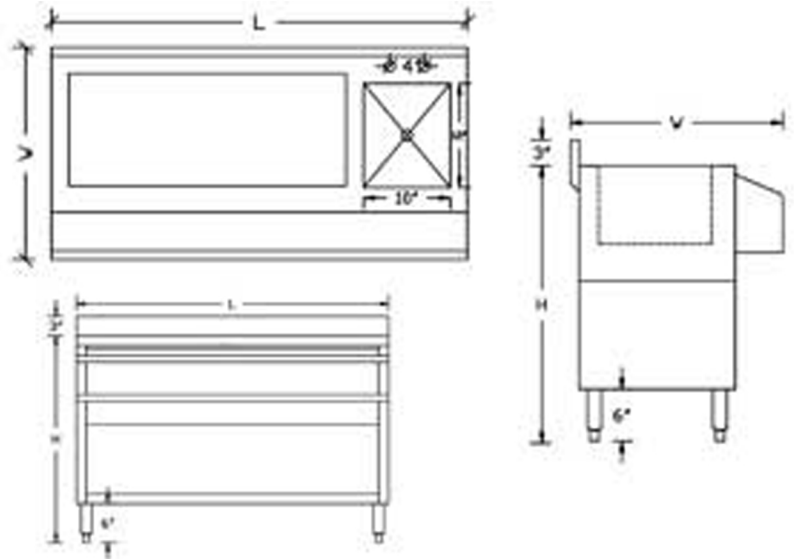

## Models

- CMU - 36
- CMU - 48
- CMU - 60
- CMU - 72

## Specifications

- Stainless steel body standard
- Stainless steel hand sink standard
- Stainless steel front speed rail
- Insulated ice bin with drain

## Dimensions

36" x 24-1/2" x 32-1/2"  
48" x 24"-1/2" x 32-1/2"  
60" x 24-1/2" x 32-1/2"  
72" x 24"-1/2" x 32-1/2"