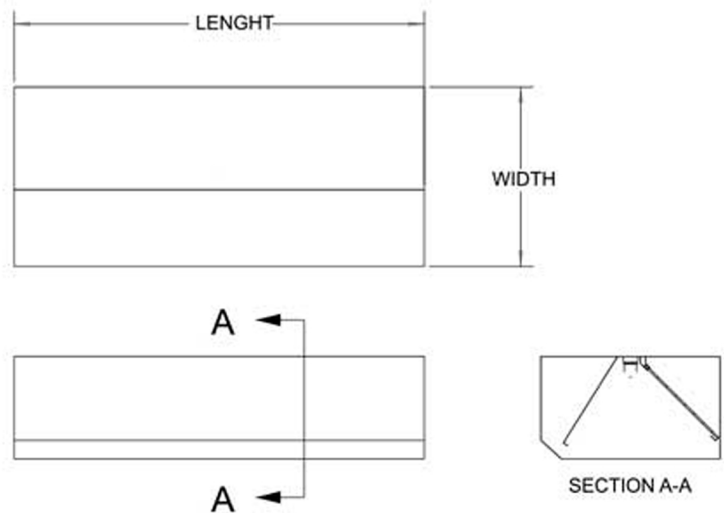

Specifications

- Constructed out of 18 gauge stainless steel type 304, with #4 finish
- All joints & seams are welded
- Include one stainless steel grease collector box
- Comes with galvanized grease extractors (filters) ULC listed

Dimensions

- * Also available in 48" width

Model Dimensions

SEH-36M	36" x 42"
SEH-48M	48" x 42"
SEH-60M	60" x 42"
SEH-72M	72" x 42"
SEH-84M	84" x 42"

Model Dimensions

SEH-96M	96" x 42"
SEH-108M	108" x 42"
SEH-120M	120" x 42"
SEH-132M	132" x 42"
SEH-144M	144" x 42"