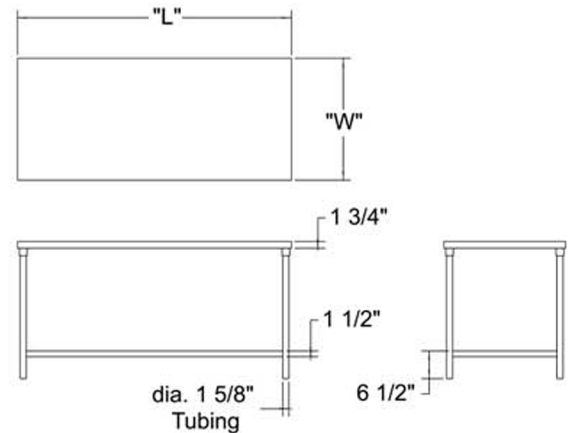

Work Table - Maple Top

Models

- MWT-4824
- MWT-4830
- MWT-6024
- MWT-6030
- MWT-7224
- MWT-7230
- MWT-8424
- MWT-8430
- MWT-9624
- MWT-9630

Options

- Additional galvanized under shelf
- Additional stainless steel under shelf
- Set of four casters 5" dia.

Specifications

- Laminated hardwood 1-3/4" thick
- Support legs constructed of tubular steel with adjustable leveling feet
- Under shelf reinforced and welded to the support legs

Model

Dimensions

MWT-4824	48" x 24"
MWT-4830	48" x 30"
MWT-6024	60" x 24"
MWT-6030	60" x 30"
MWT-7224	72" x 24"
MWT-7230	72" x 30"

Model

Dimensions

MWT-8424	84" x 24"
MWT-8430	84" x 30"
MWT-9624	96" x 24"
MWT-9630	96" x 30"