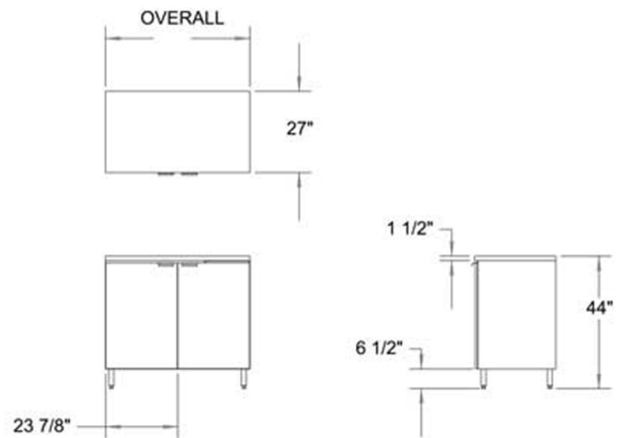

Remote Beer Cooler

Models

- BC-2-48R
- BC-3-72R

Options

- Stainless steel sides
- Electric evaporator pan
- Individual door lock
- Extra chrome wire beer shelves

Specifications

- Stainless steel top standard
- Stainless steel front, and interior standard
- Three chrome wire shelves

Model

BC-2-48R
BC-3-72R

Doors

2
3

Dimensions

48" x 27" x 44"
72" x 27" x 44"