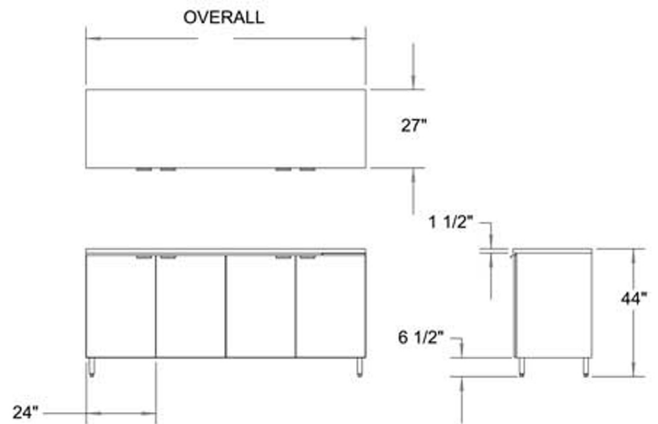

Remote Beer Cooler

Models

- BC-4-96R
- BC-5-120R

Options

- Stainless steel sides
- Electric evaporator pan
- Individual door lock
- Extra chrome wire beer shelves

Specifications

- Stainless steel top standard
- Stainless steel front, and interior standard
- Three chrome wire shelves

Model

BC-4-96R
BC-5-120R

Doors

4
5

Dimensions

96" x 27" x 44"
120" x 27" x 44"