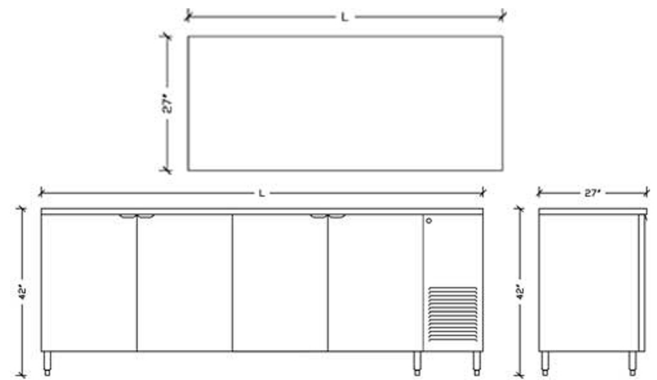

Self-Contained Beer Cooler

Models

- BC-4-111SC
- BC-4-120SC

Options

- Stainless steel sides
- Electric evaporator pan
- Individual door lock
- Extra chrome wire beer shelves

Specifications

- Stainless steel top standard
- Stainless steel front, and interior standard
- Three chrome wire shelves

Model

BC-4-111R
BC-4-120R

Doors

4
4

Dimensions

111\"x 27\"x 44\"
120\"x 27\"x 44\"