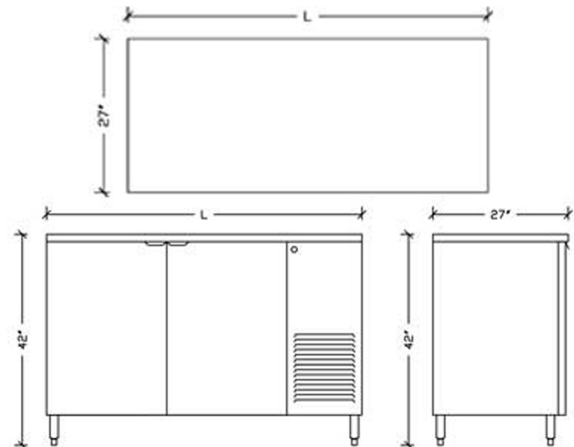

Self-Contained Beer Cooler

Models

- BC-2-63SC
- BC-2-72SC

Options

- Stainless steel sides
- Electric evaporator pan
- Individual door lock
- Extra chrome wire beer shelves

Specifications

- Stainless steel top standard
- Stainless steel front, and interior standard
- Three chrome wire shelves

Model

BC-2-63SC
BC-2-72SC

Doors

2
2

Dimensions

63" x 27" x 44"
72" x 27" x 44"