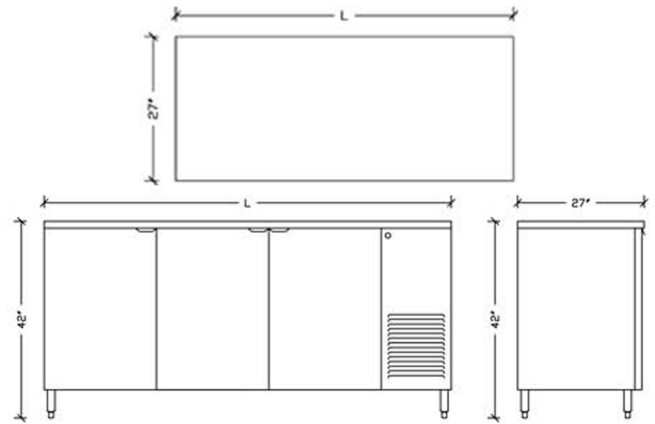

Self-Contained Beer Cooler

Models

- BC-3-87SC
- BC-3-96SC

Options

- Stainless steel sides
- Electric evaporator pan
- Individual door lock
- Extra chrome wire beer shelves

Specifications

- Stainless steel top standard
- Stainless steel front, and interior standard
- Three chrome wire shelves

Model

BC-3-87SC
BC-3-96SC

Doors

3
3

Dimensions

87" x 27" x 44"
96" x 27" x 44"