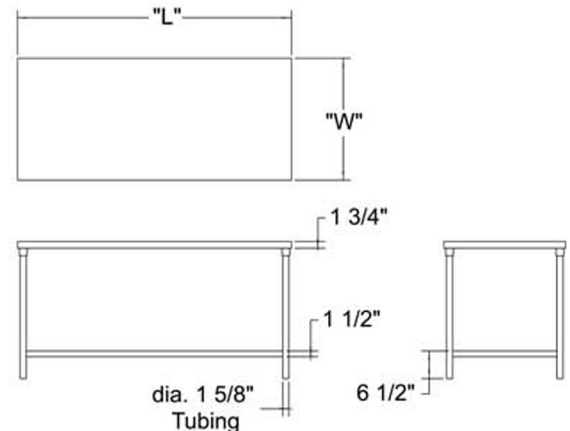

Work Table - Stainless steel

Models

- WT-4824
- WT-4830
- WT-6024
- WT-6030
- WT-7224
- WT-7230
- WT-8424
- WT-8430
- WT-9624
- WT-9630
- WT-12024
- WT-12030

Options

- Additional galvanized under shelf
- Additional stainless steel under shelf
- Evaporator pan
- Set of four casters 5" dia.

Specifications

- Constructed of 16 gauge reinforced top
- Under shelves reinforced and welded to support legs
- All welded heavy duty construction
- Constructed with 1-5/8" tubular steel legs with adjustable leveling feet

Model

Dimensions

WT-4824	48" x 24"
WT-4830	48" x 30"
WT-6024	60" x 24"
WT-6030	60" x 30"
WT-7224	72" x 24"
WT-7230	72" x 30"

Model

Dimensions

WT-8424	84" x 24"
WT-8430	84" x 30"
WT-9624	96" x 24"
WT-9630	96" x 30"
WT-12024	120" x 24"
WT-12030	120" x 30"